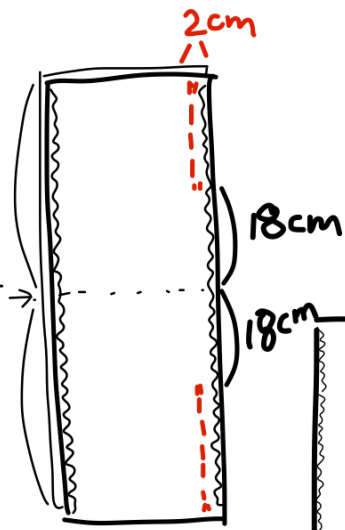

Bear Sewciety
Little Forest

116cm

30cm

shoulder point

脚叉